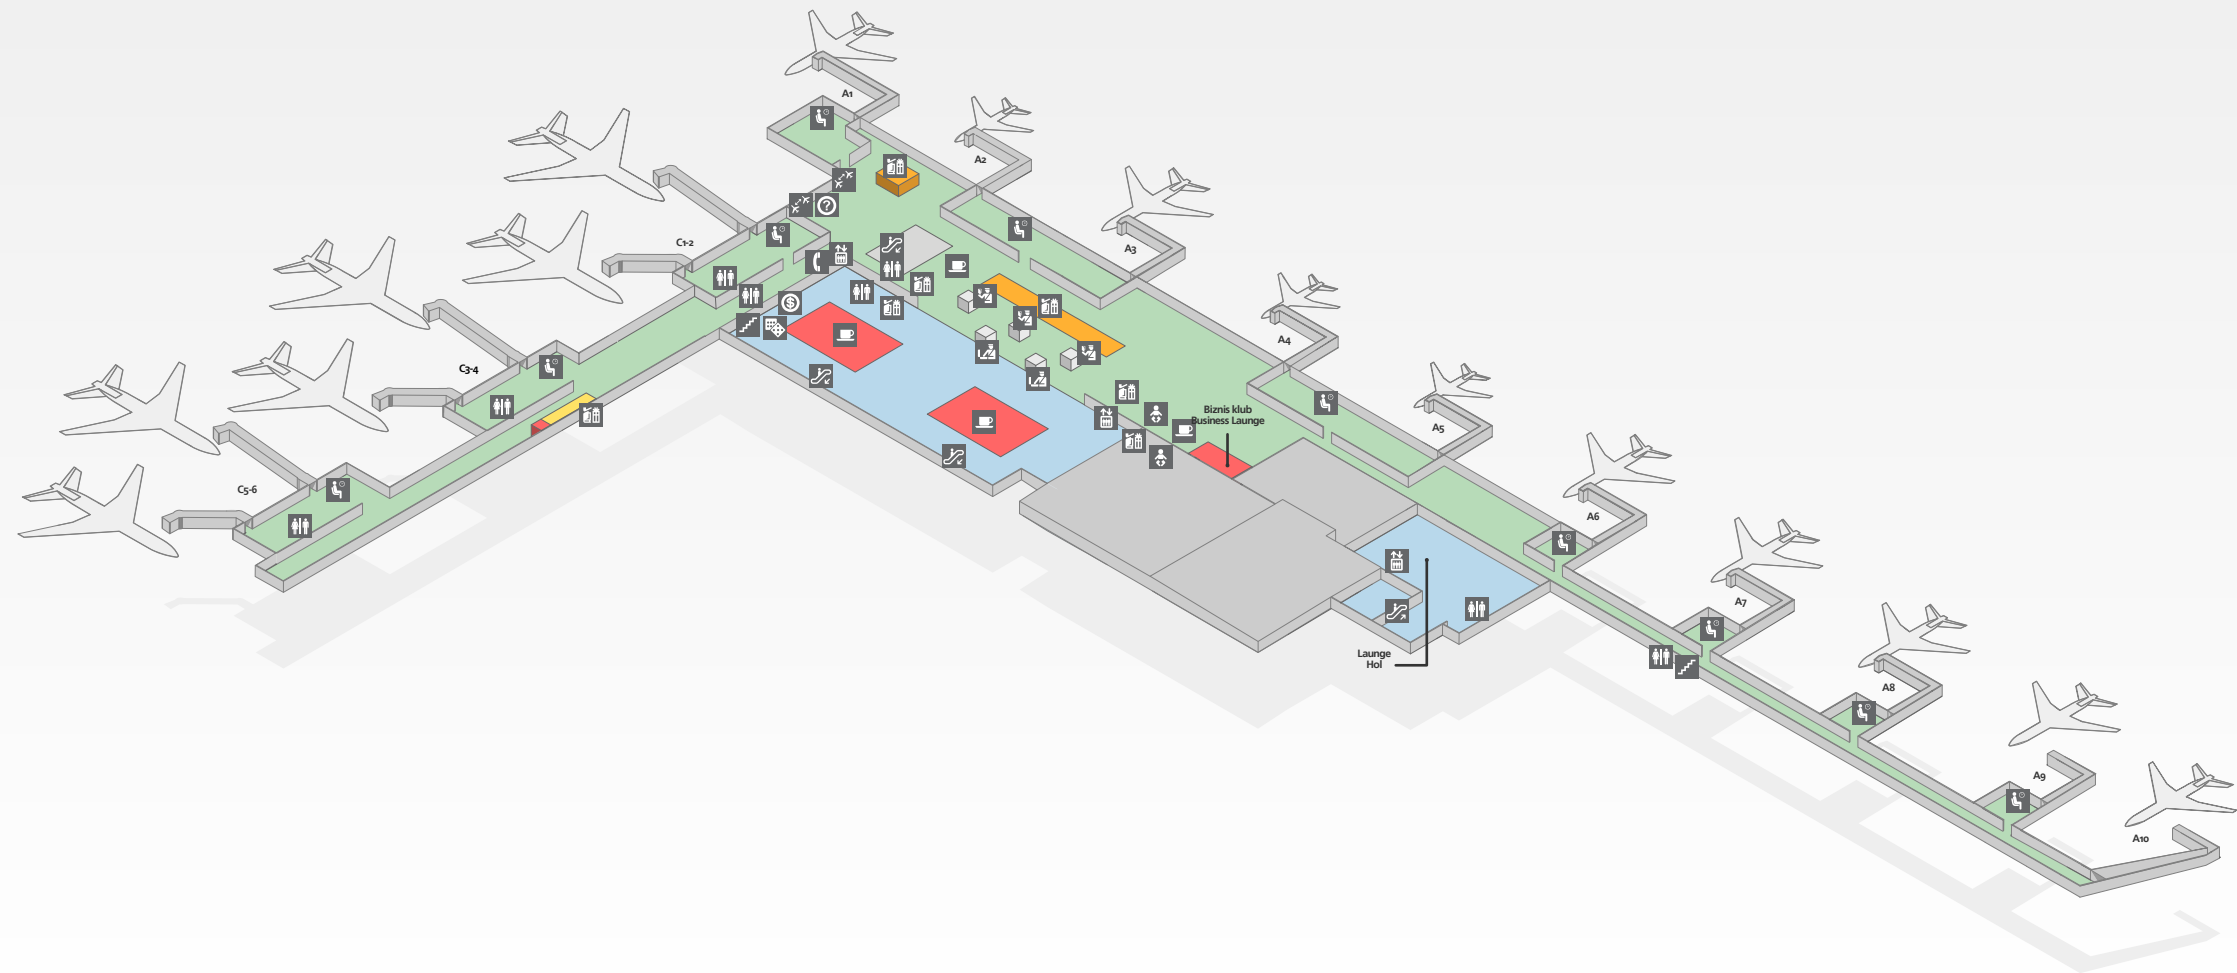

Belgrade Nikola Tesla Airport

Belgrade Nikola Tesla Airport

Legend

THROUGH THE AIRPORT

- Staircase
- Escalator
- Elevator
- Waiting room
- Gate

SHOPS, BARS & RESTAURANTS

- Shop
- Duty/tax free shop
- Newspaper stand
- Bar
- Restaurant
- Aperitif bar

TRAVEL & BAGGAGE

- Sanitary control
- Customs
- Passport control
- Connecting flights
- Baggage
- Lost and found
- Check in

SERVICES

- Airport information
- Tourist info
- Telephone
- Exchange office
- Airlines
- Bank
- Police
- Pharmacy
- Travel agencies
- Gaming

GETTING TO AND FROM

- Rent-a-car
- Bus, taxi
- Taxi info

CONVENIENCES & EMERGENCIES

- Toilet
- Toilet
- Nursery
- Ambulance

AREAS

- INTERNATIONAL AREA
- DOMESTIC AREA
- PUBLIC AREA
- RESTAURANT-BAR
- SHOP
- DUTY/TAX FREE SHOP