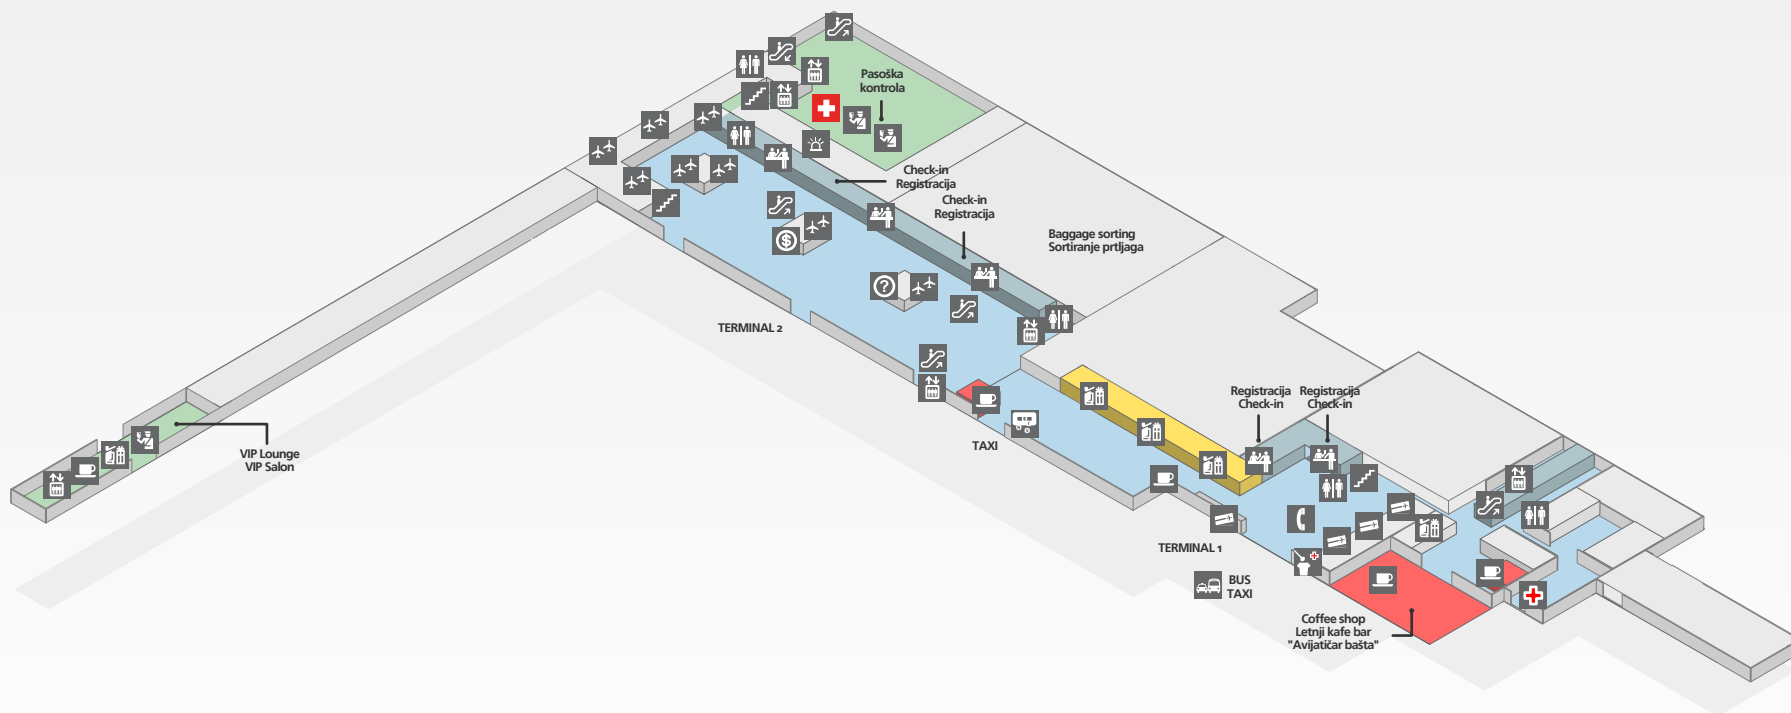

Belgrade Nikola Tesla Airport

Belgrade Nikola Tesla Airport

Legend

THROUGH THE AIRPORT

- Staircase
- Escalator
- Elevator
- Waiting room
- Gate

SHOPS, BARS & RESTAURANTS

- Shop
- Duty/tax free shop
- Newspaper stand
- Bar
- Restaurant
- Aperitif bar

TRAVEL & BAGGAGE

- Sanitary control
- Customs
- Passport control
- Connecting flights
- Baggage
- Lost and found
- Check in

SERVICES

- Airport information
- Tourist info
- Telephone
- Exchange office
- Airlines
- Bank
- Police
- Pharmacy
- Travel agencies
- Gaming

GETTING TO AND FROM

- Rent-a-car
- Bus, taxi
- Taxi info

CONVENIENCES & EMERGENCIES

- Toilet
- Toilet
- Nursery
- Ambulance

AREAS

- INTERNATIONAL AREA
- DOMESTIC AREA
- PUBLIC AREA
- RESTAURANT-BAR
- SHOP
- DUTY/TAX FREE SHOP